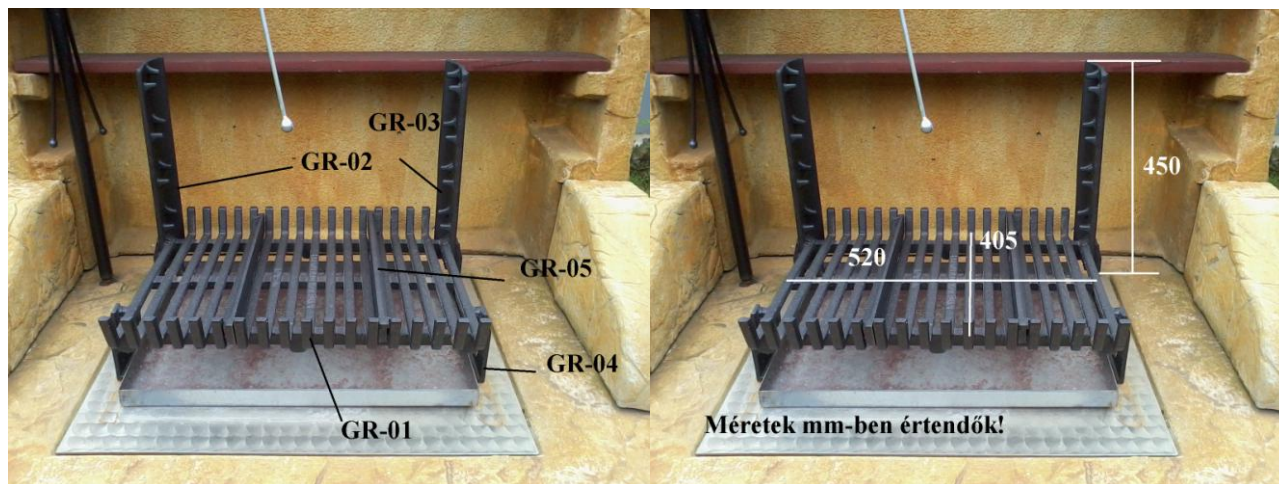

PRODUCT SPECIFICATION

Barbecue grill

Components:

GR-01	charcoal grid	14 kg	1 pc/product
GR-02	left bracket	1.65 kg	1 pc/product
GR-03	right bracket	1.65 kg	1 pc/product
GR-04	legs	0.9 kg	2 pcs/product
GR-05	spacer	0.65 kg	2 pcs/product

Suitable for: outdoor cooking, placed on a pre-built charcoal grilling platform.

Features: the reinforced grid is not susceptible to warp under the influence of heat. The barbecue grates (not included) are height-adjustable in 4 levels by using the spikes on the brackets. Make sure to avoid the contact of overheated components with cold water! It is recommended to place an ash pan under the charcoal grid!

Material quality: EN-GJL-200

Casting: grinded, sandblasted design – also available in a fully assembled form for additional charge.